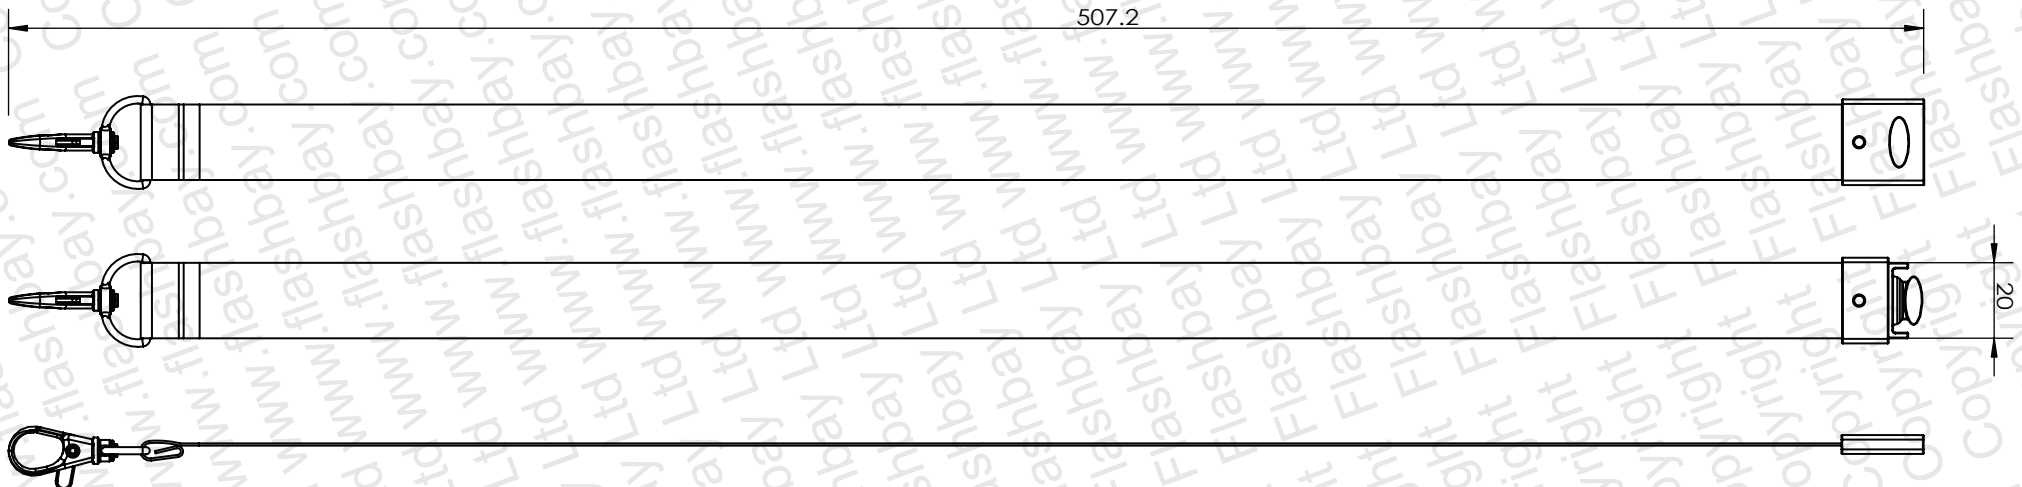

15mm

20mm

25mm

PRODUCT
Access Duo

CODE
ASD

DIMENSIONS
mm