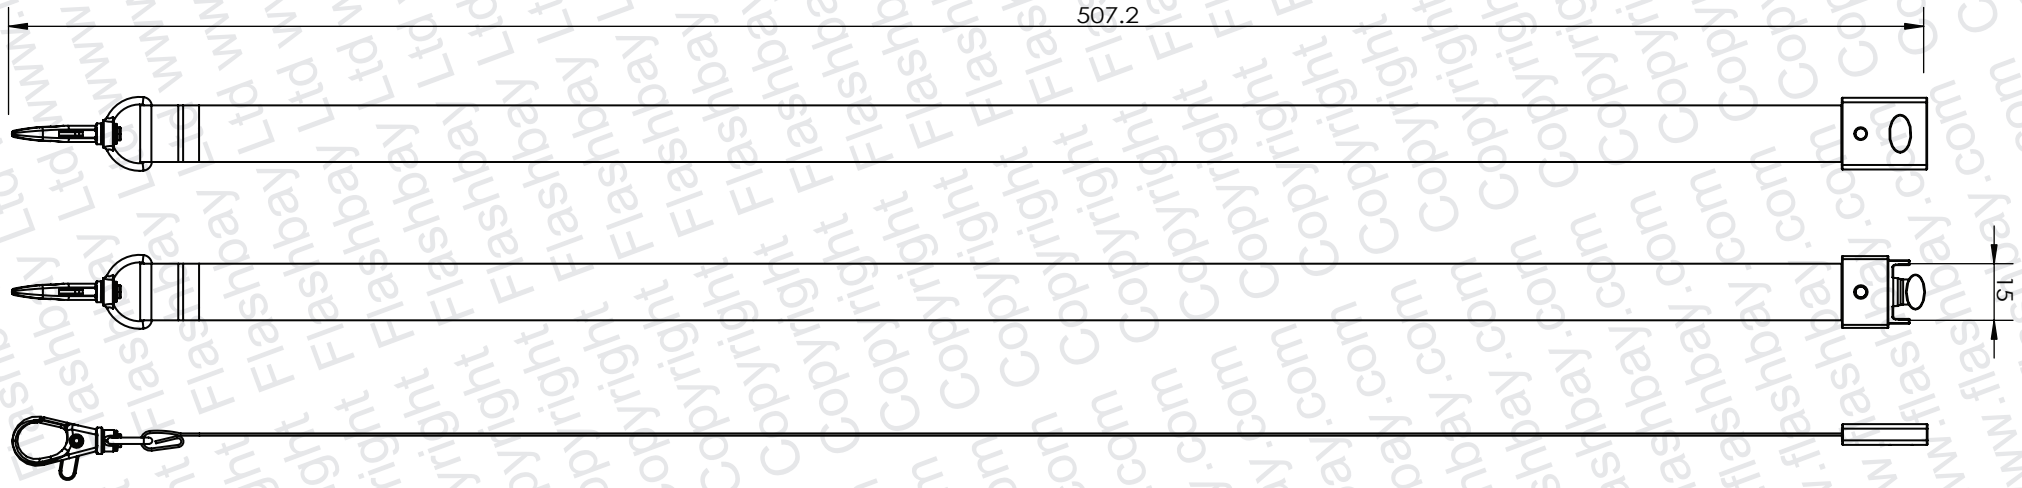

15mm

20mm

25mm

PRODUCT
Access Duo

CODE
ASD

DIMENSIONS
mm